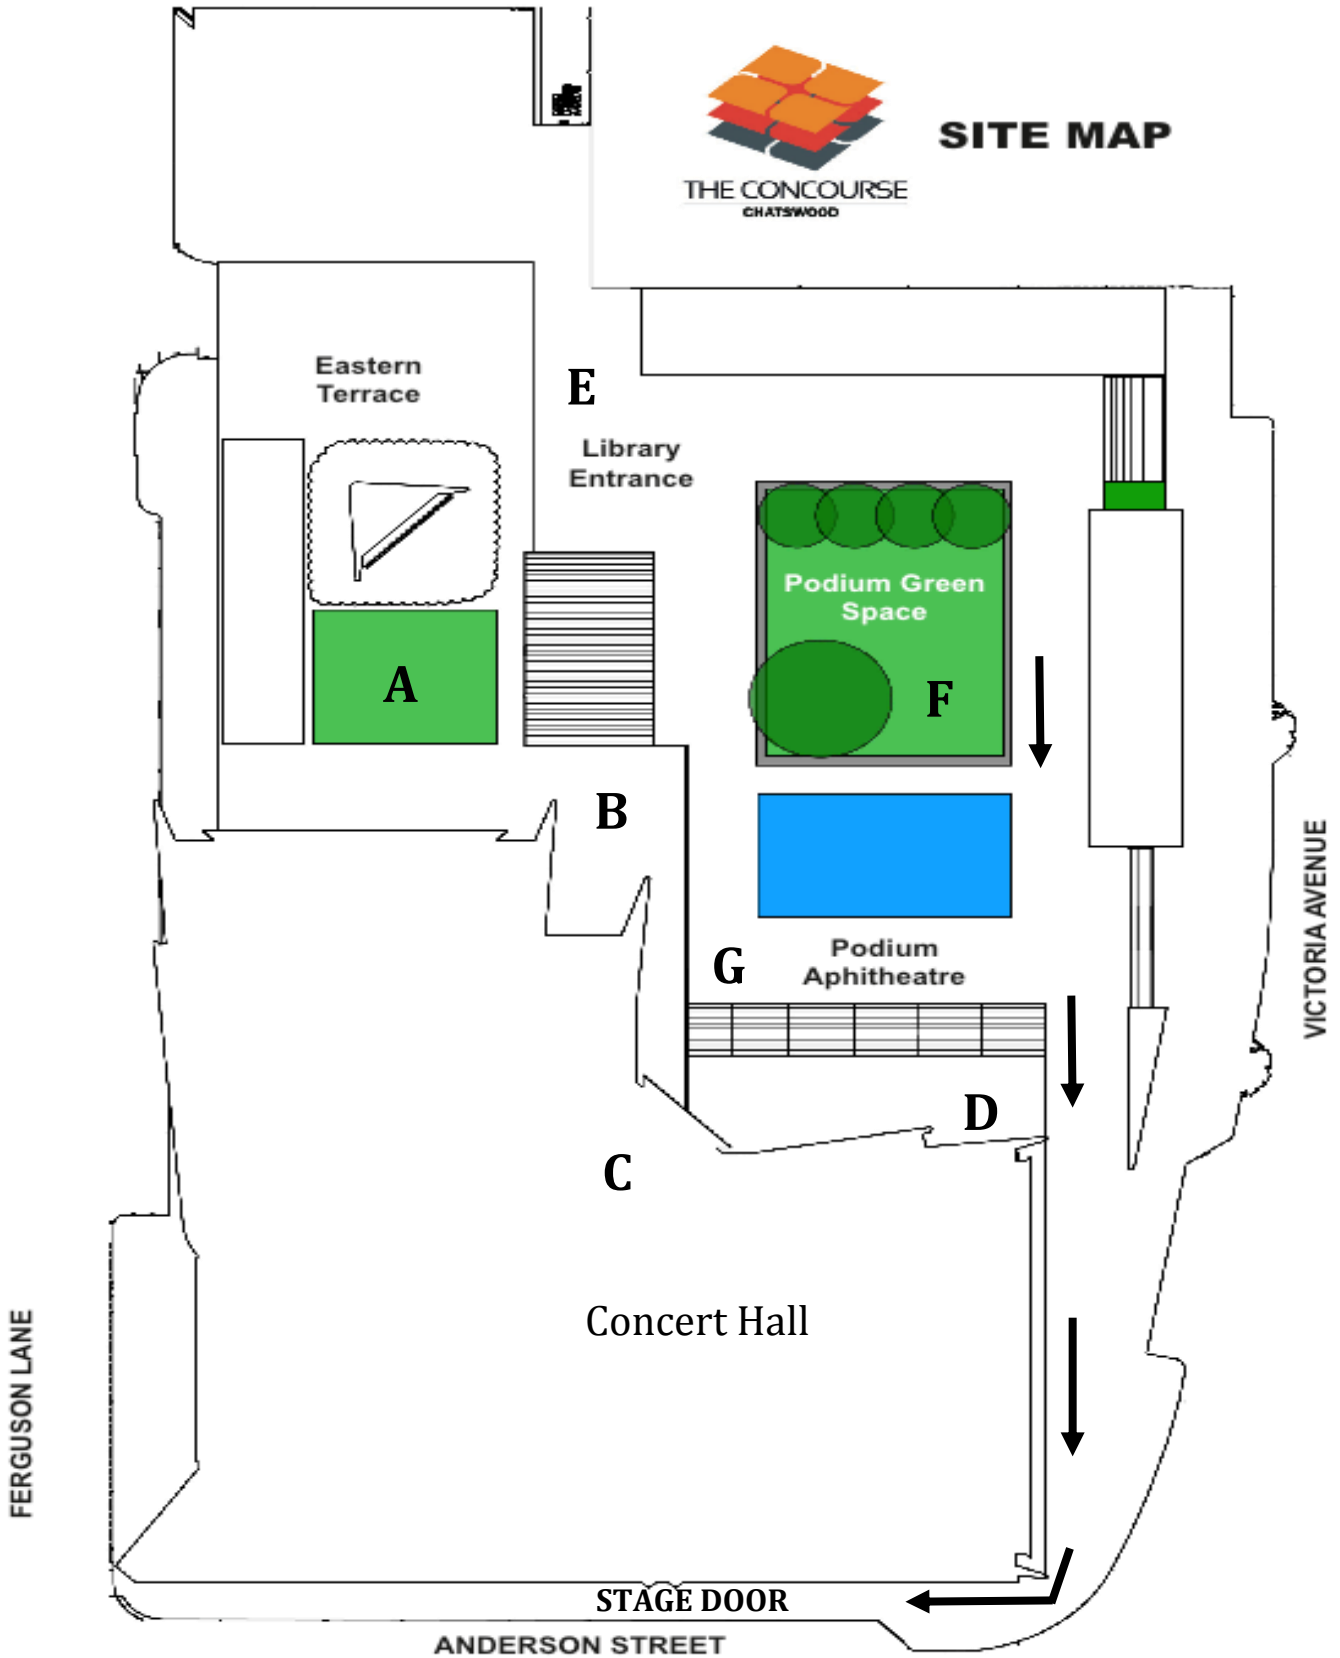

## SITE MAP

(upper level)

- A = Upper Lawn near big screen
- B = Top of stairs near terrace
- C = Inside Foyer
- D = Top of stairs Vic Ave side

### Muster Points

(lower level)

- E = Library Entrance
- F = Grass area near restaurants
- G = Podium Amphitheatre Corner